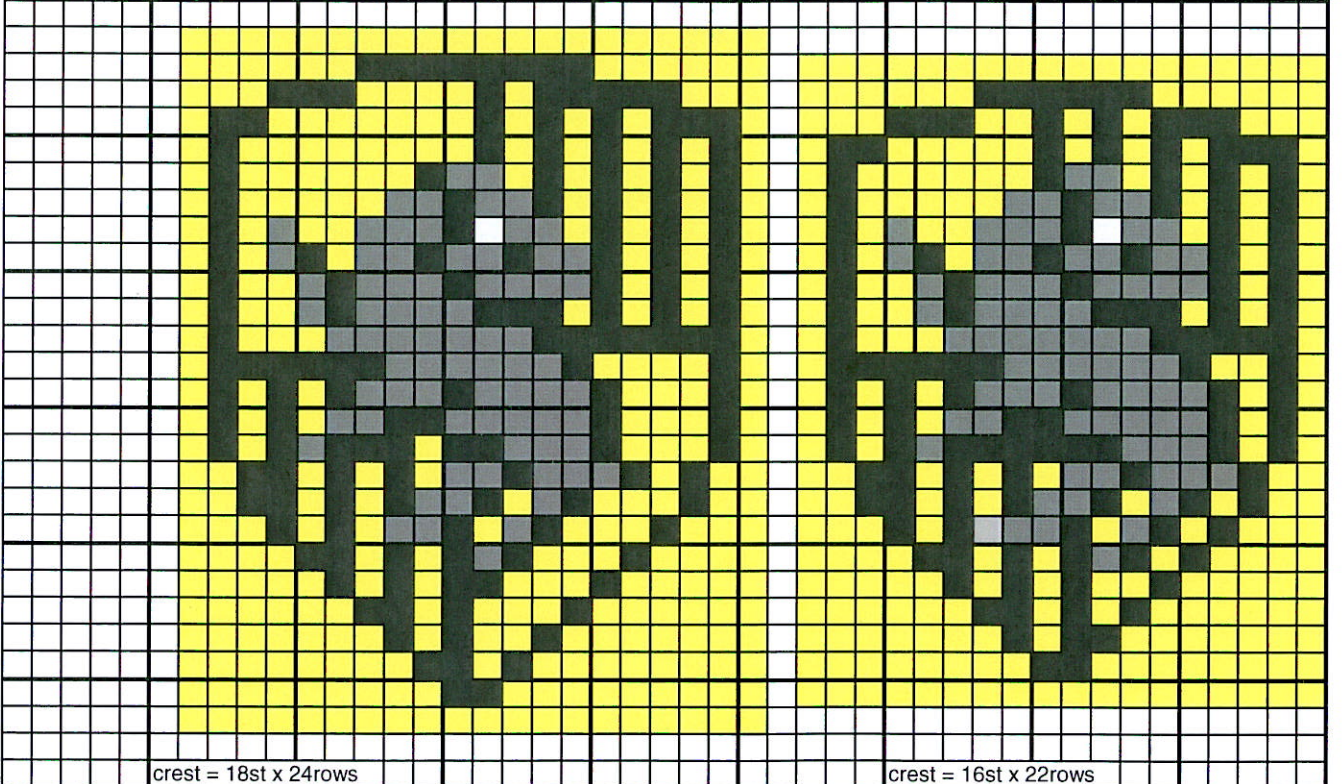

large crest = 36 st x 39 rows  
smaller (inner crest) = 18st x 24rows

crest = 18st x 24rows

crest = 16st x 22rows