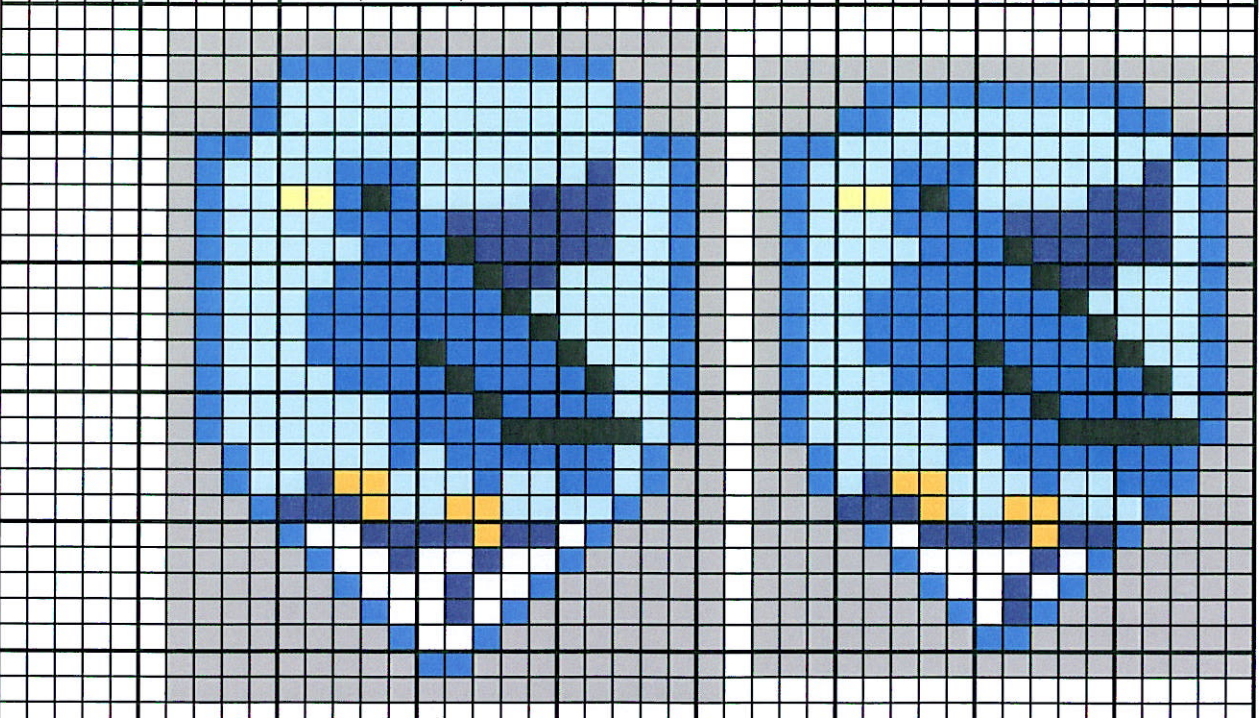

large crest = 36 st x 39 rows
smaller (inner crest) = 18st x 24rows

crest = 18st x 24rows

crest = 16st x 22rows