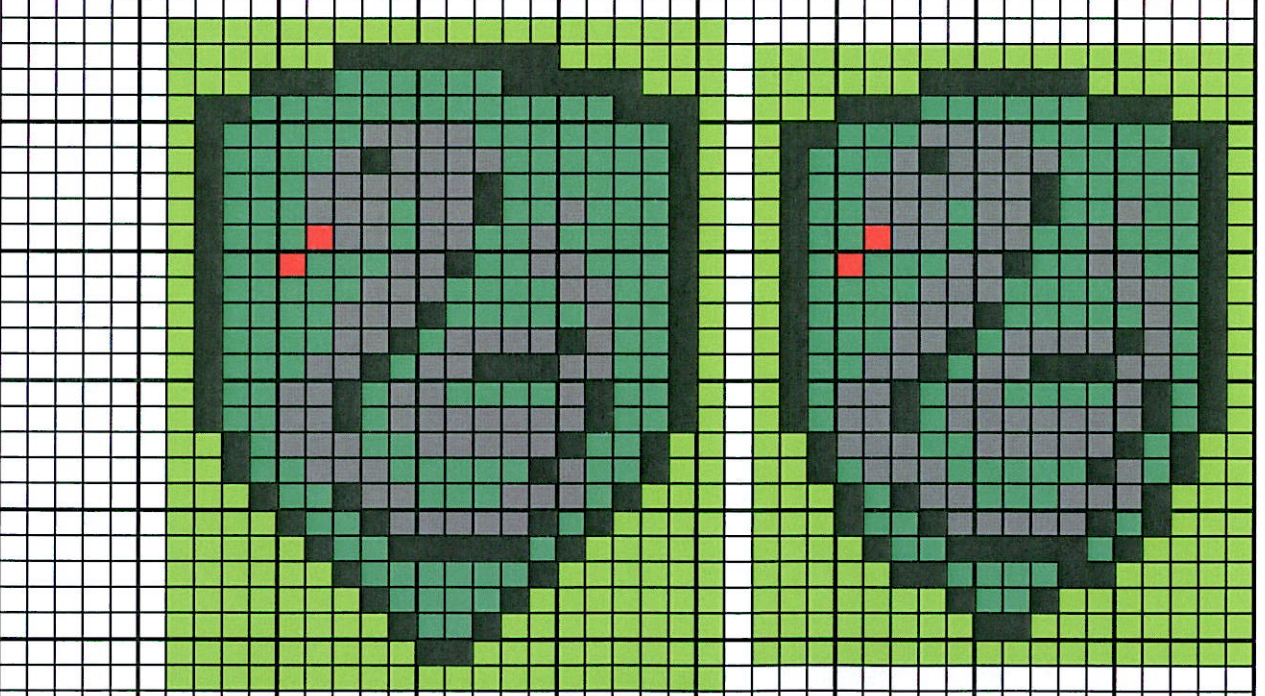

large crest = 36 st x 39 rows
smaller (inner crest) = 18st x 24rows

crest = 18st x 24rows

crest = 16st x 22rows